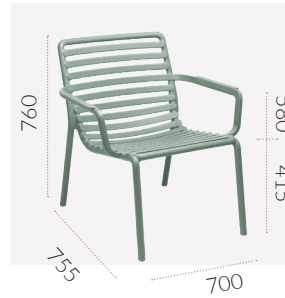

Side, Arm and Relax Chairs

ORIGIN: Italy

USE: Outdoor

WARRANTY: 12 Months

NARDI

DIMENSIONS:

Side Chair

Arm Chair

Relax Chair

Barstool

CODES:

Side Chair

Agave	- SCDOAG
Anthracite	- SCDOAN
Cappuccino	- SCDOCA
Menta	- SCDOPE
Pera	- SCDOPE
White	- SCDOWH

Arm Chair

Agave	- ACDOAG
Anthracite	- ACDOAN
Cappuccino	- ACDOCA
Menta	- ACDOPE
Pera	- ACDOPE
White	- ACDOWH