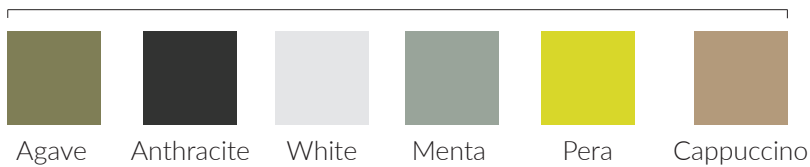

Relax Chair

Barstool

CODES:

Side Chair

Agave	- SCDOAG
Anthracite	- SCDOAN
Cappuccino	- SCDOCA
Menta	- SCDOPE
Pera	- SCDOPE
White	- SCDOWH

Arm Chair

Agave	- ACDOAG
Anthracite	- ACDOAN
Cappuccino	- ACDOCA
Menta	- ACDOPE
Pera	- ACDOPE
White	- ACDOWH

Relax Chair

Agave	- ACDOREAG
Anthracite	- ACDOREAN
Cappuccino	- ACDORECA
Menta	- ACDOREME
Pera	- ACDOREPE
White	- ACDOREWH

Barstool

Agave	- STDO75AG
Anthracite	- STDO75AN
Cappuccino	- STDO75CA
Menta	- STDO75ME
White	- STDO75WH

FINISHES:

Fibreglass Polypropylene

Chairs

SPECIFICATIONS:

Frame & Seat:

Material: Fibreglass Polypropylene

Material Additives: UV Protectants

 **Stackable:** Yes